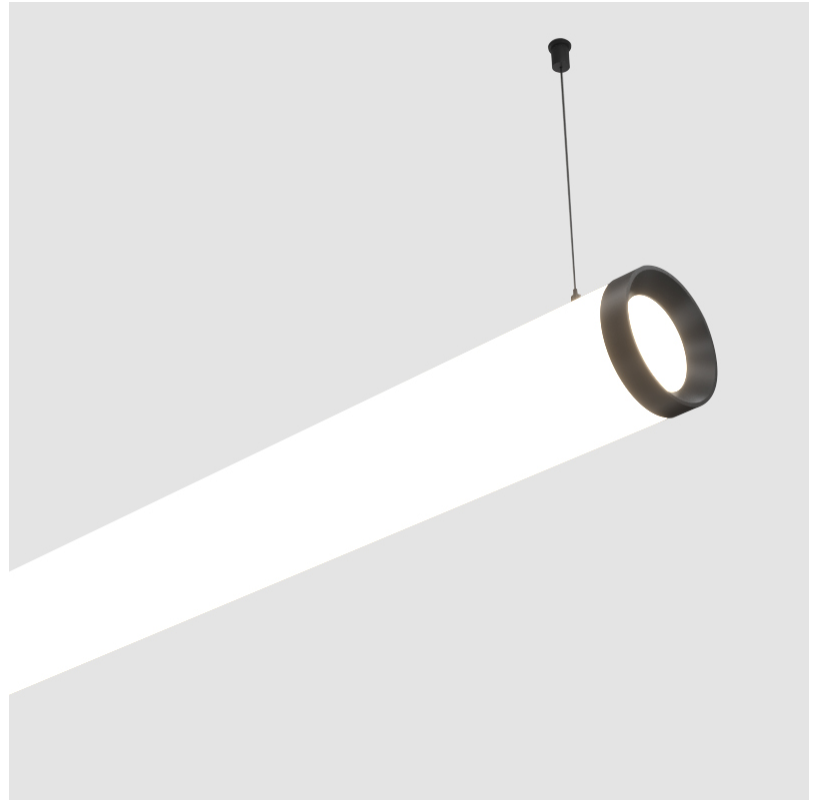

GENERAL

Series: Bunga Plus
Brand: Prolicht
Division: Architectural
Mounting Type: Suspension
Mounting Location: Ceiling
Subcategory: Profile

PHYSICAL

Shape: Cylinder
Length (mm): 1218
Length (in): 47 ¹⁵/₁₆
Width (mm): 115
Width (in): 4 1/2
Height (mm): 115
Height (in): 4 1/2
Max. Overall Height (mm): 2115
Max. Overall Height (in): 83 1/4
Light Distribution: Omnidirectional
Weight (kg): 4.309
Weight (lbs): 9.499
Diffuser: PMMA - Opal
Fixture Finish: SSR / BKV / CWI / CRY / HAB / UFT / ITA / RUA / FTG / MYG / LOD / PUS / FRO / FUP / KIA / POP / BLS / SPG / MEY / GOH / GUM / CHC / COM / ABZ / JAG / OBR / MOS / ROR
Fixture Material: Aluminum
Cable Details: 2000mm or 6000mm Transparent Cable
Upon Request: Cable colour - White / Black / Orange / Red

ELECTRICAL

Lamp Type: LED (Zhaga Standard)
Input Wattage (W): 20
Total Output Wattage (W): 16 / 12.8 (3500K)
Dimming: Non-Dimming / Phase Dimming (120Vac only) / 0-10V Dimming
Driver Included: Yes
Driver Location: Integrated
Driver Type: Constant Current - 120 / 277Vac
Driver Class: Class 2
Input Voltage (V): 120 - 277
Constant Current (MA): 350 / 400 (3500K)

LED

Color Temperature (*K): 3000 / 3500 / 4000
Max. Delivered Lumen (lm): 2210 / 2293 / 2340
CRI: >80 CRI
Lamp Life (hrs): 50000

OPTICAL

RATINGS AND CERTIFICATIONS

Certified By: Certified for North American Standards
IP rating: IP20